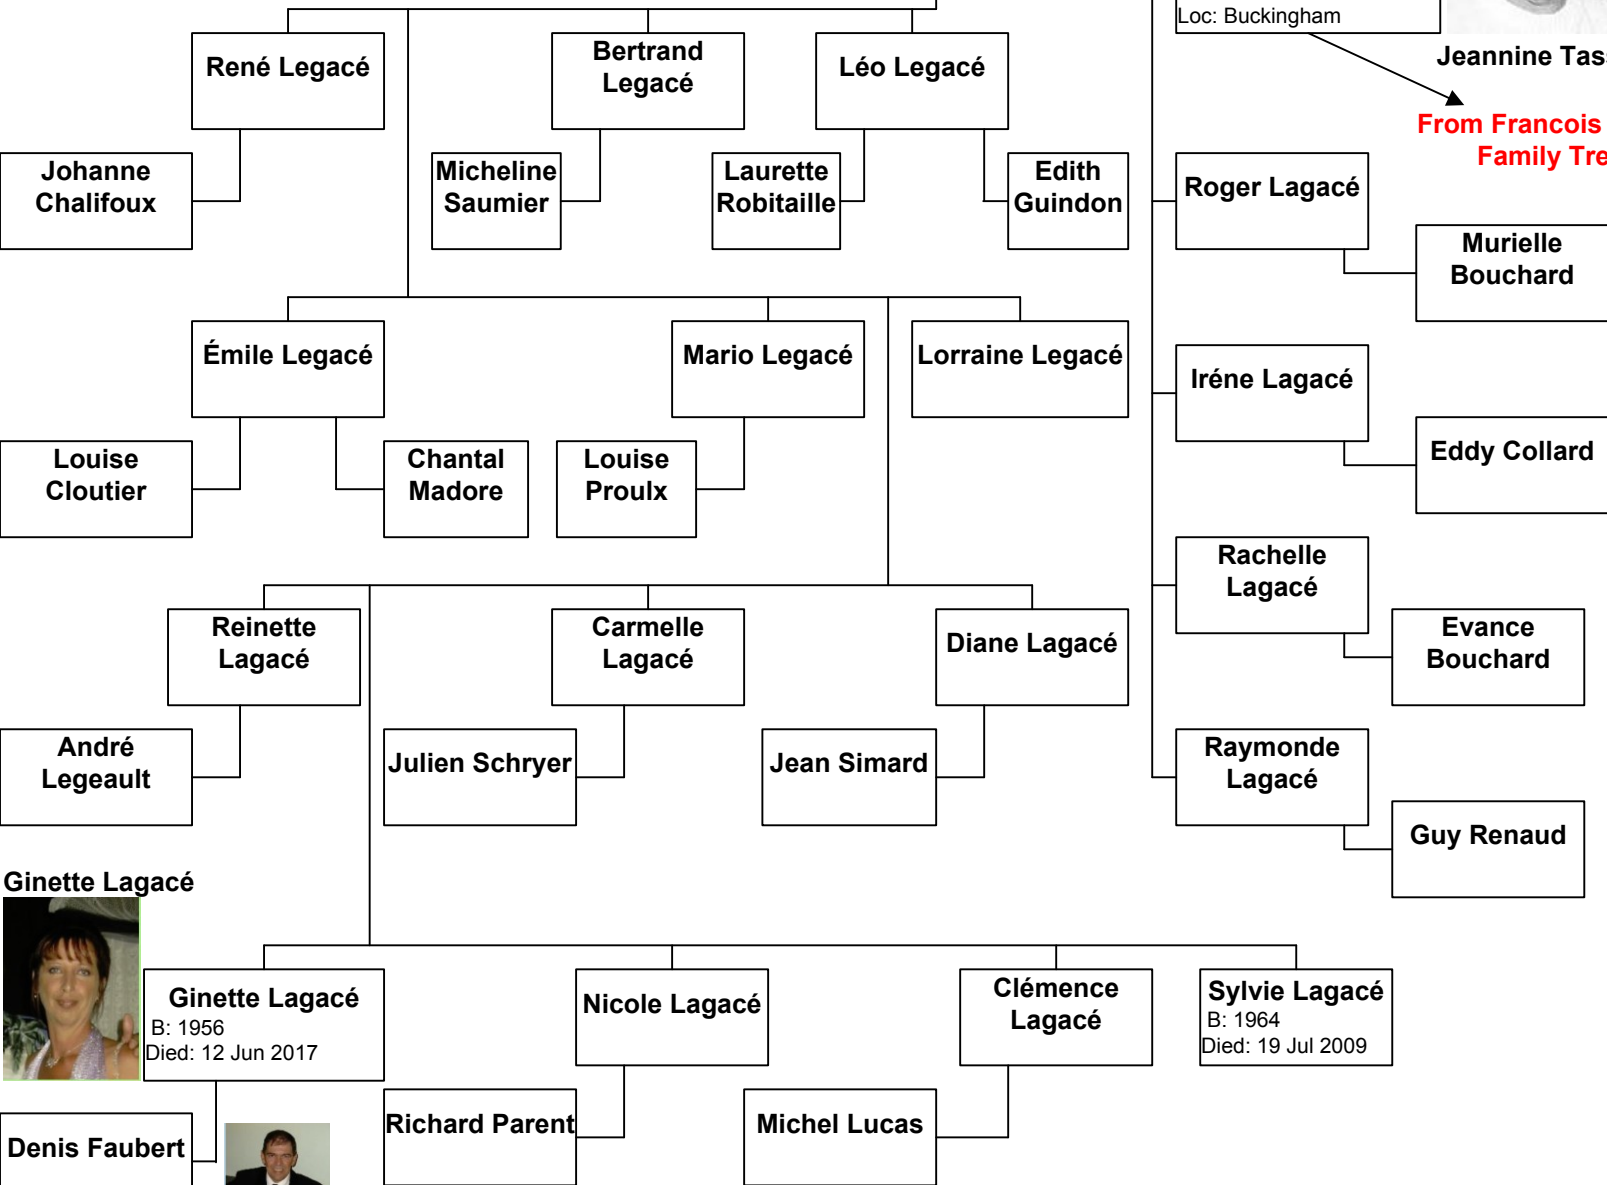

Edmond Lagacé 1923

Edmond Lagacé

From Georges Lagacé
Before 1923 Family Tree

Edmond Lagacé
B: 1923
Died: 26 Nov 2009

2nd

Jeannine Tassé
B: 1950
Loc:
Married: 1980
Loc: Hull, Qué
Died: 31 Jan 2003
Loc: Buckingham

Jeannine Tassé

From Francois Tassé
Family Tree

Ginette Lagacé

Ginette Lagacé
B: 1956
Died: 12 Jun 2017

Denis Faubert

Denis Faubert